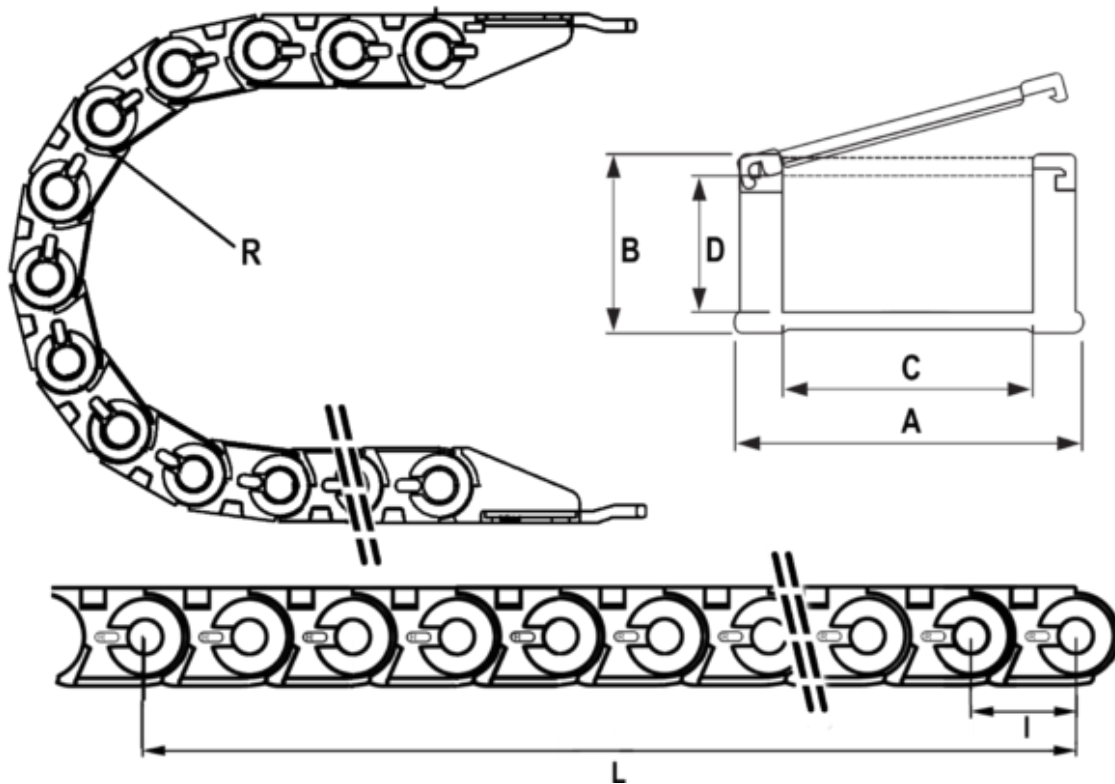

# Data Sheet

Article number: 18CPS02030R048  
Description: Cable chain, CPS MINI  
Type CPS020.30.R48-1000L (50 LK)

## Measures

Full length	= 1000mm
Inside Height	= 14.5
Inside Width	= 30
Link Length(Pitch)	= 20
Outside Height	= 20
Outside Width	= 39
Radius	= 048